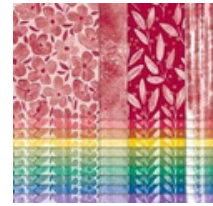

[Regals 6" X 6"
(15.2 X 15.2 Cm)
Designer Series
Paper](#)
[165304]
$12.50