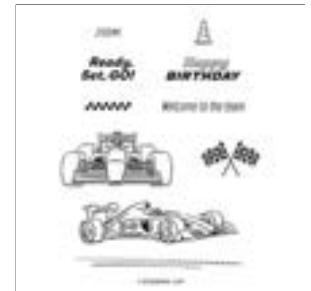

READY SET GO
PHOTOPOLYMER STAMP SET
167537 | $18.00