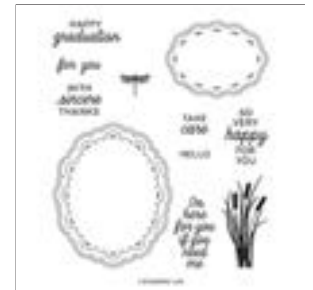

SERVICE ESSENTIALS
PHOTOPOLYMER STAMP SET
167436 | \$19.00

SERVICE ESSENTIALS DIES
167437 | \$26.00

FOREVER FLORALS
PHOTOPOLYMER STAMP SET
167440 | \$19.00

FOREVER FLORALS DIES
167443 | \$36.00

SCALLOPED WISHES
PHOTOPOLYMER STAMP SET
167447 | \$20.00