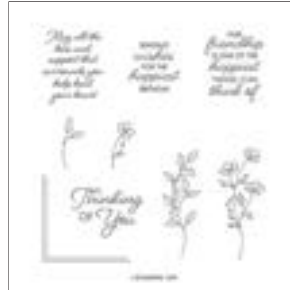

LAZY DAISY 3D EMBOSSING
FOLDER
167196 | \$11.00

MARCH 2026 ONLINE EXCLUSIVES PRODUCT LIST

ADDITIONAL PRODUCTS

LUNAR LUSTRE 12" X 12"
(30.5 X 30.5 CM) SPECIALTY
PAPER
167199 | \$8.00

FLOWERS FAIR
PHOTOPOLYMER STAMP SET
167217 | \$23.00